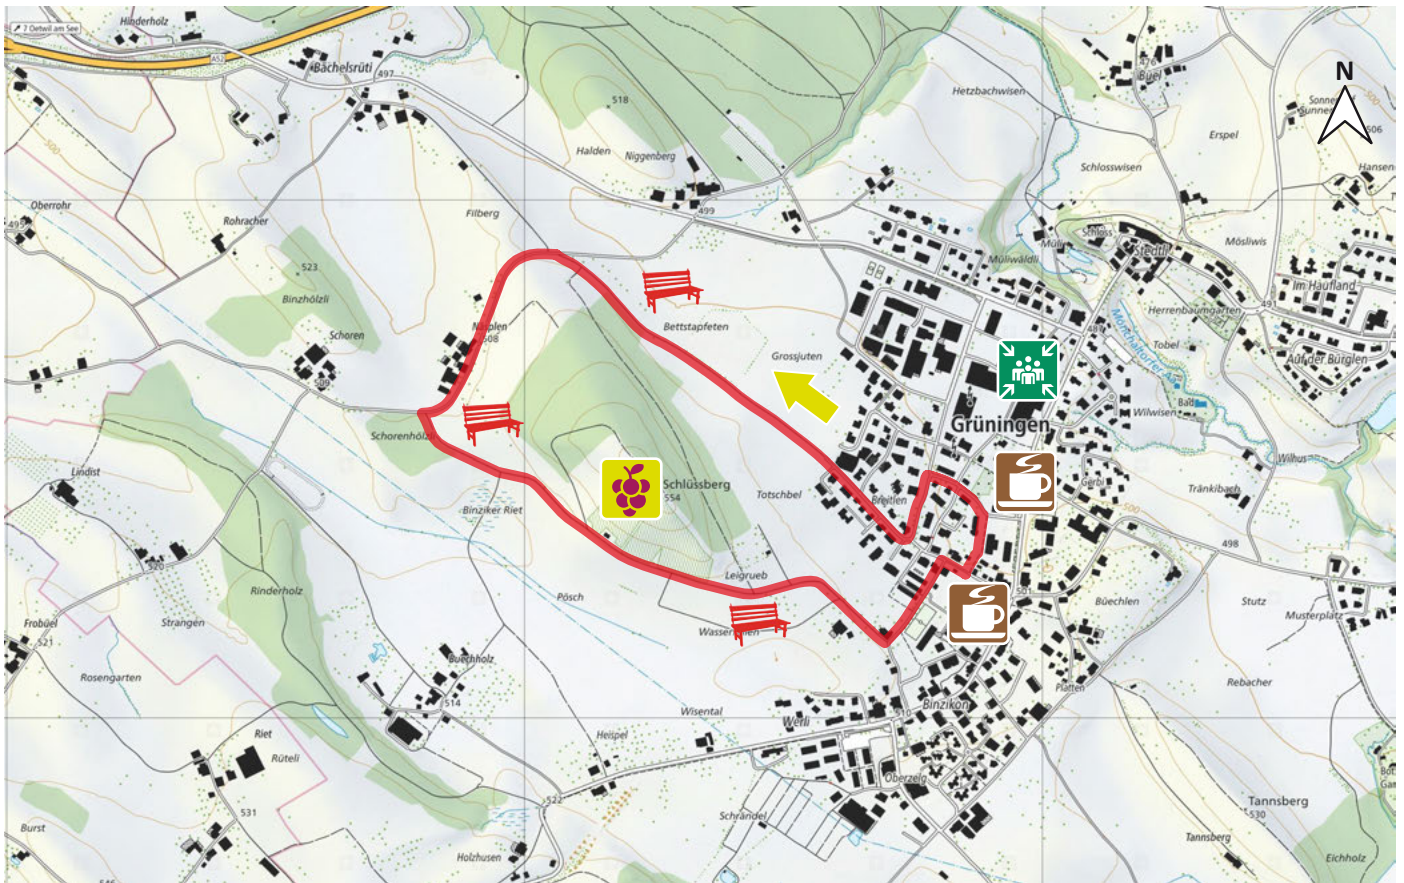

SCHLÜSSBERG

1

8627 GRÜNINGEN

3.3km

KURZ

m.ü.M.

SEWO

Schlüssberg

Café Steiner

Restaurant Freihof