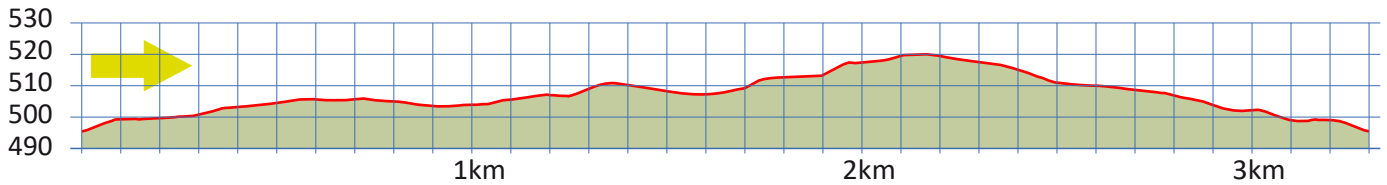

SCHLÜSSBERG

1

8627 GRÜNINGEN

3.3km

KURZ

m.ü.M.

SEWO

Schlüssberg